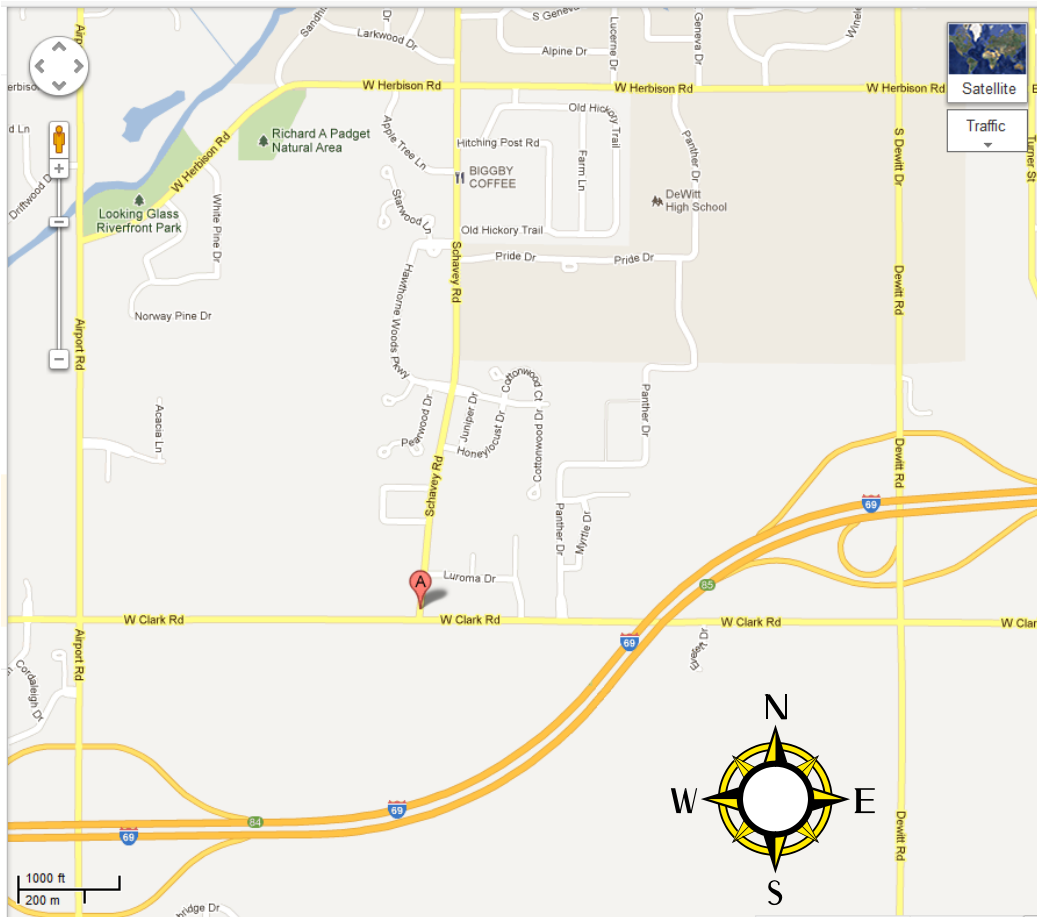

Map and Directions

Redeemer United Methodist is located at the Northwest corner of Schavey and Clark Roads. Enter the parking lot from either Schavey Rd. or Clark Rd. The Southwest entrance to the building has a covered drive for dropping off/picking up close to the door. The building is barrier-free.

From the North:

South on US-27 to westbound I-69. Take second DeWitt exit (Exit #85) to DeWitt Rd. From exit ramp, turn left (south) on DeWitt Rd., 1/4 mile, then right (west) on Clark Rd., 1 mile, to Schavey Rd.

From the East:

West on I-69 to second DeWitt exit (Exit #85) to DeWitt Rd. From exit ramp, turn left (south) on DeWitt Rd., 1/4 mile, then right (west) on Clark Rd., 1 mile, to Schavey Rd.

From the South:

From downtown Lansing: North on Larch St./N. East St./Business US-27 to Clark Rd. Left (west) on Clark Rd., 3 miles, to Schavey Rd.

Redeemer Church • 13980 Schavey Road, DeWitt MI • www.myredeemer.church • 517.669.3430